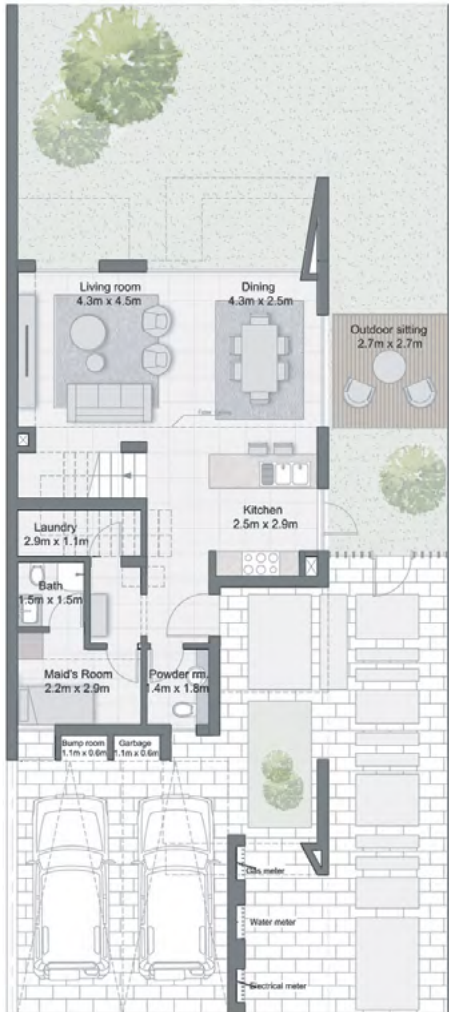

CHERRYWOODS

GROUND FLOOR

FIRST FLOOR

3 BEDROOM CORNER UNIT

TOTAL AREA : 2,367 sq.ft.